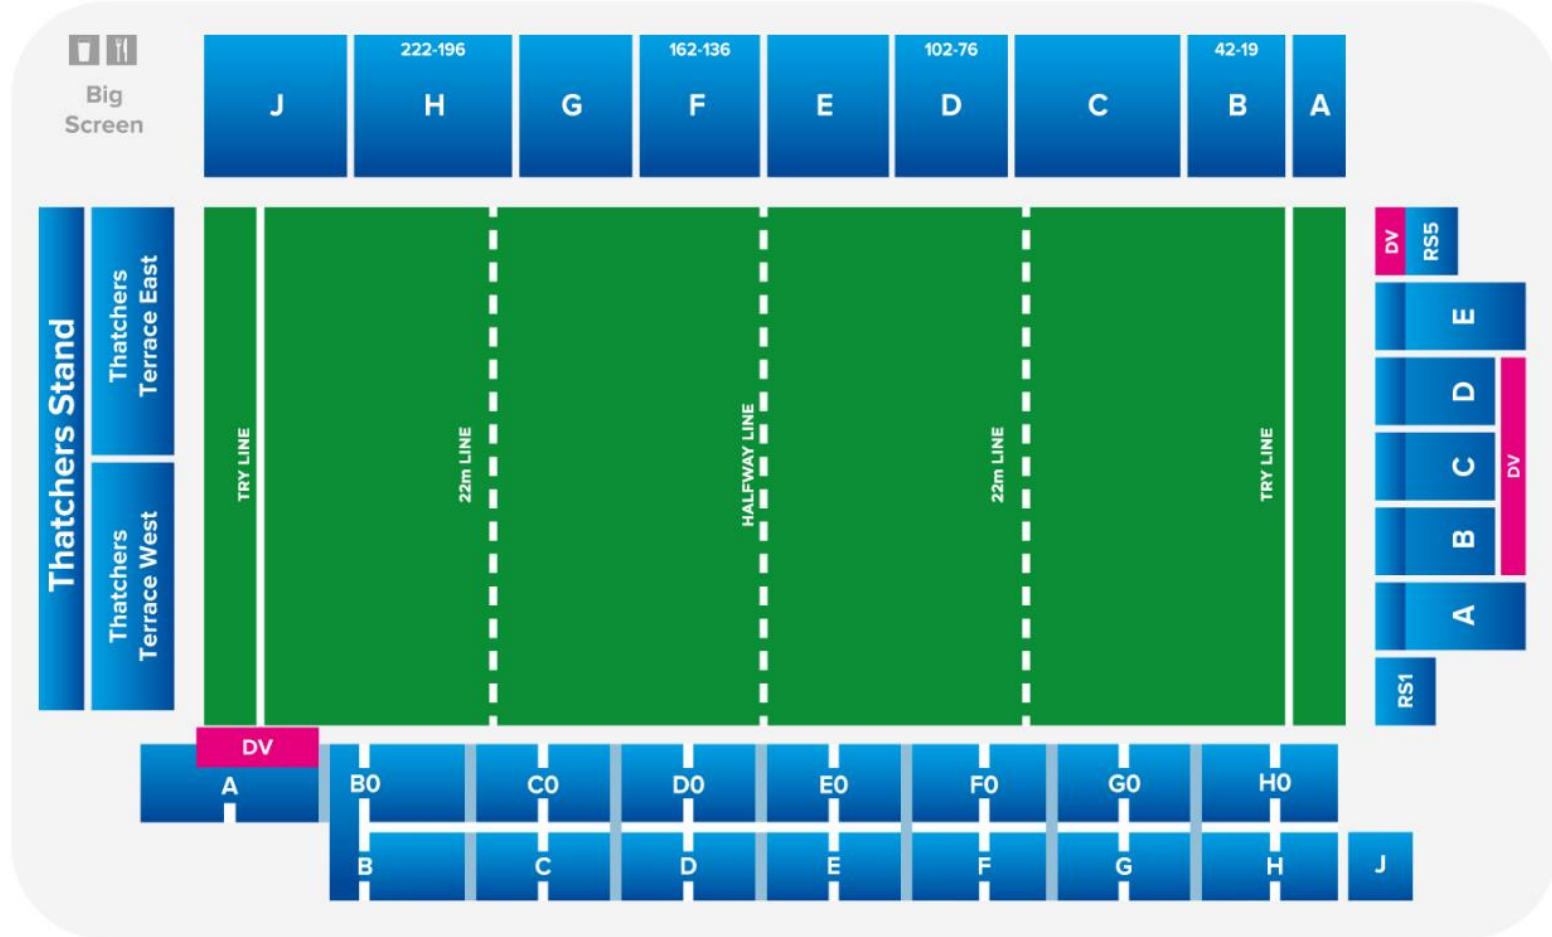

## dyson stand

→ William St Gate

Sports Centre Gate ←  
Season Ticket Holders' Gate ←

Presidents Lounge

North Stand

Riverview Suite

Clubhouse

Premier Lounge

Thatchers Stand

Thatchers Terrace West

Thatchers Terrace East

Big Screen

Novia Stand

Corporate Boxes

VIP Suite

South Stand

→ Riverside Gate

# Gem Stand

→ West Gate

South Gate →