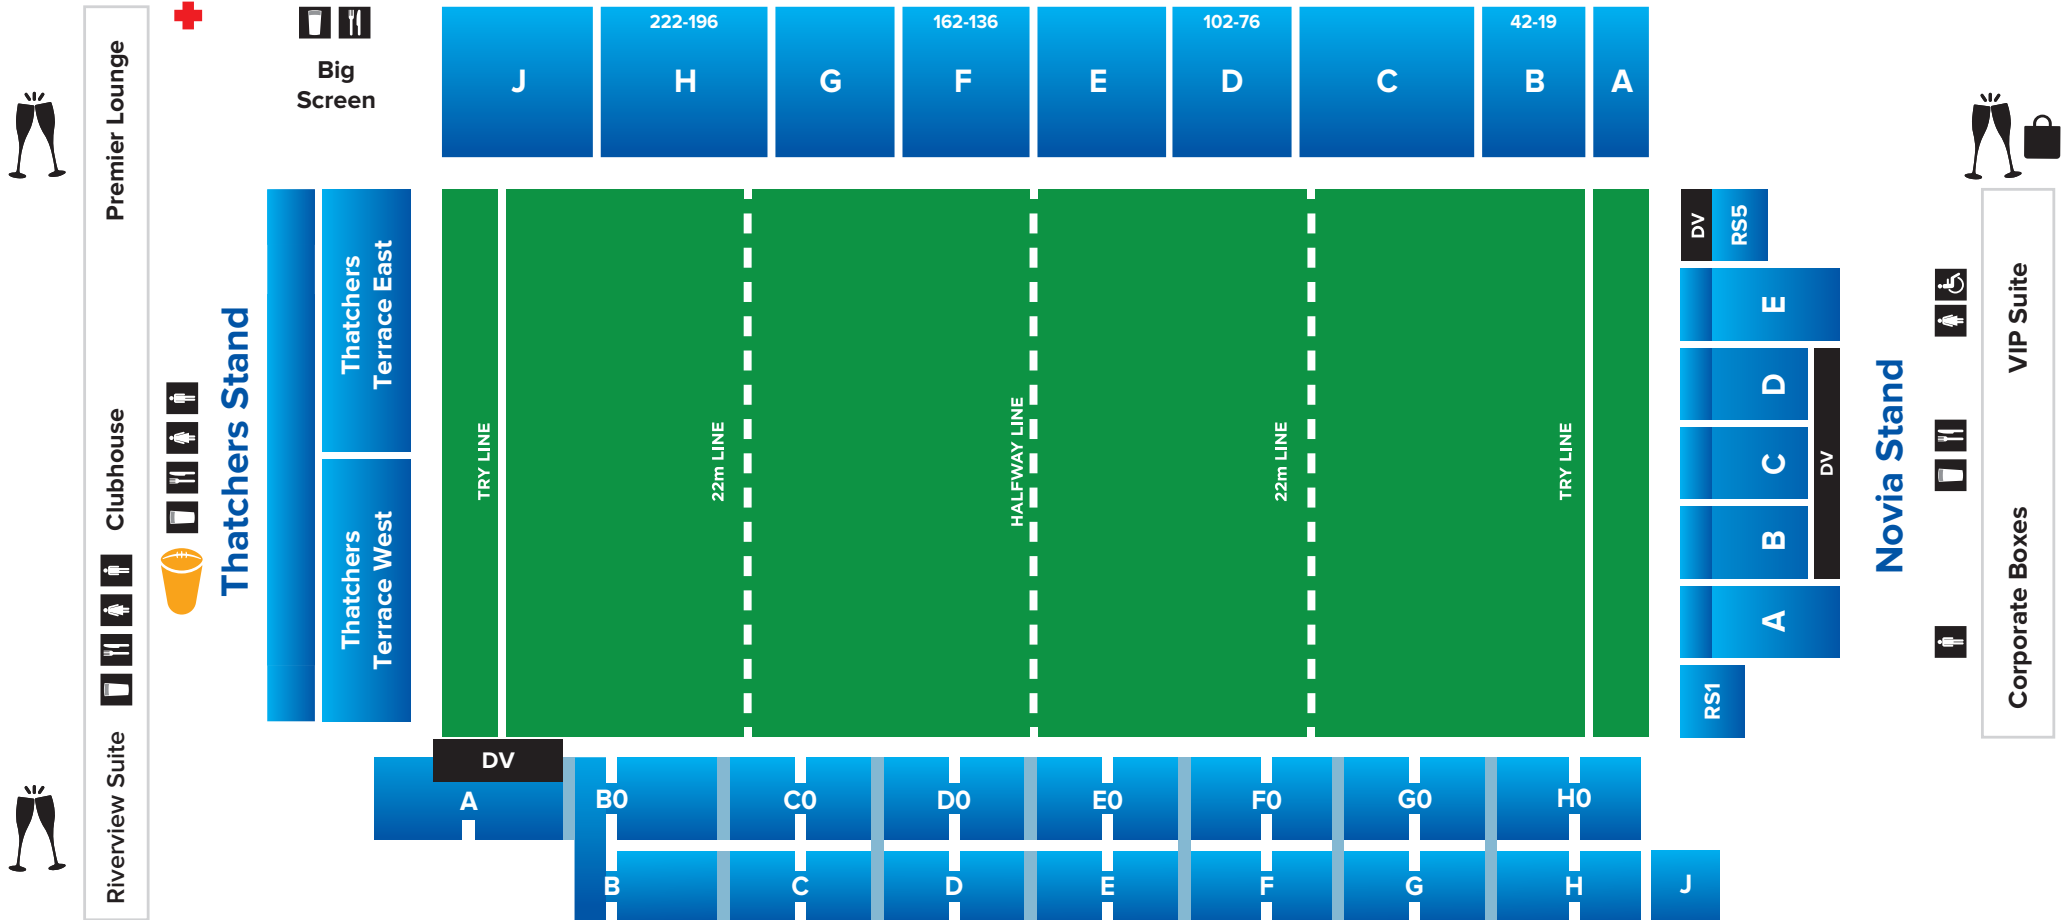

→ William St Gate

The Swift Half

dyson Stand

Sports Centre Gate ←
Season Ticket Holders' Gate ←

Presidents Lounge

→ Riverside Gate

Gem Stand

→ West Gate

South Gate ←